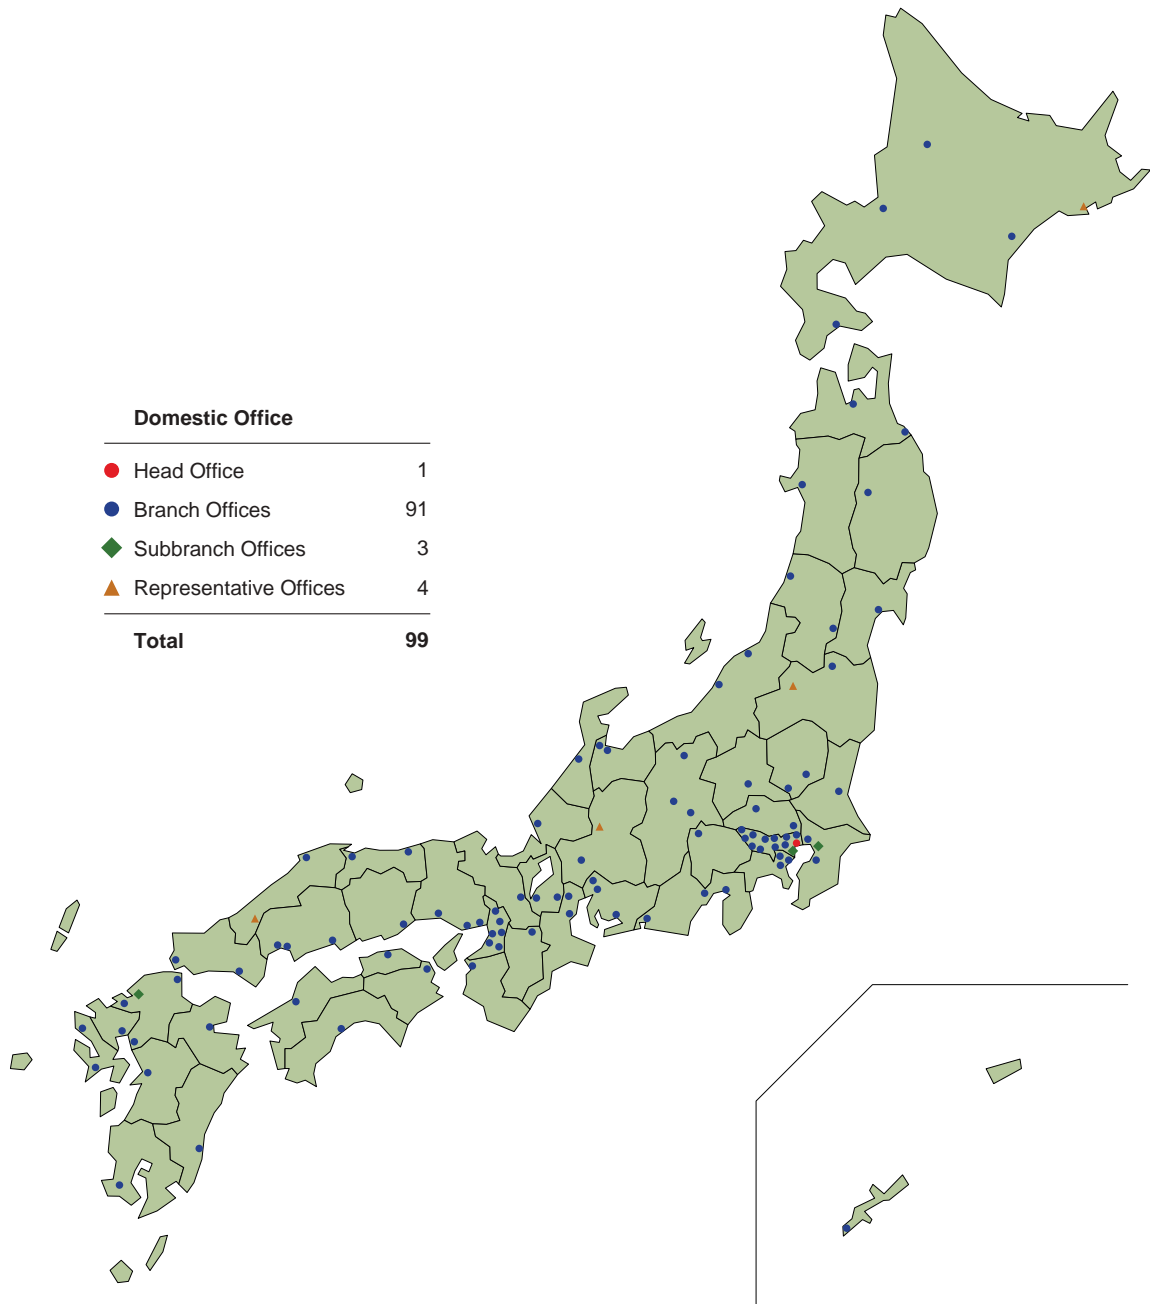

The Shoko Chukin Bank Network

Domestic Office	
● Head Office	1
● Branch Offices	91
◆ Subbranch Offices	3
▲ Representative Offices	4
Total	99

Overseas Offices

New York

London

Hong Kong