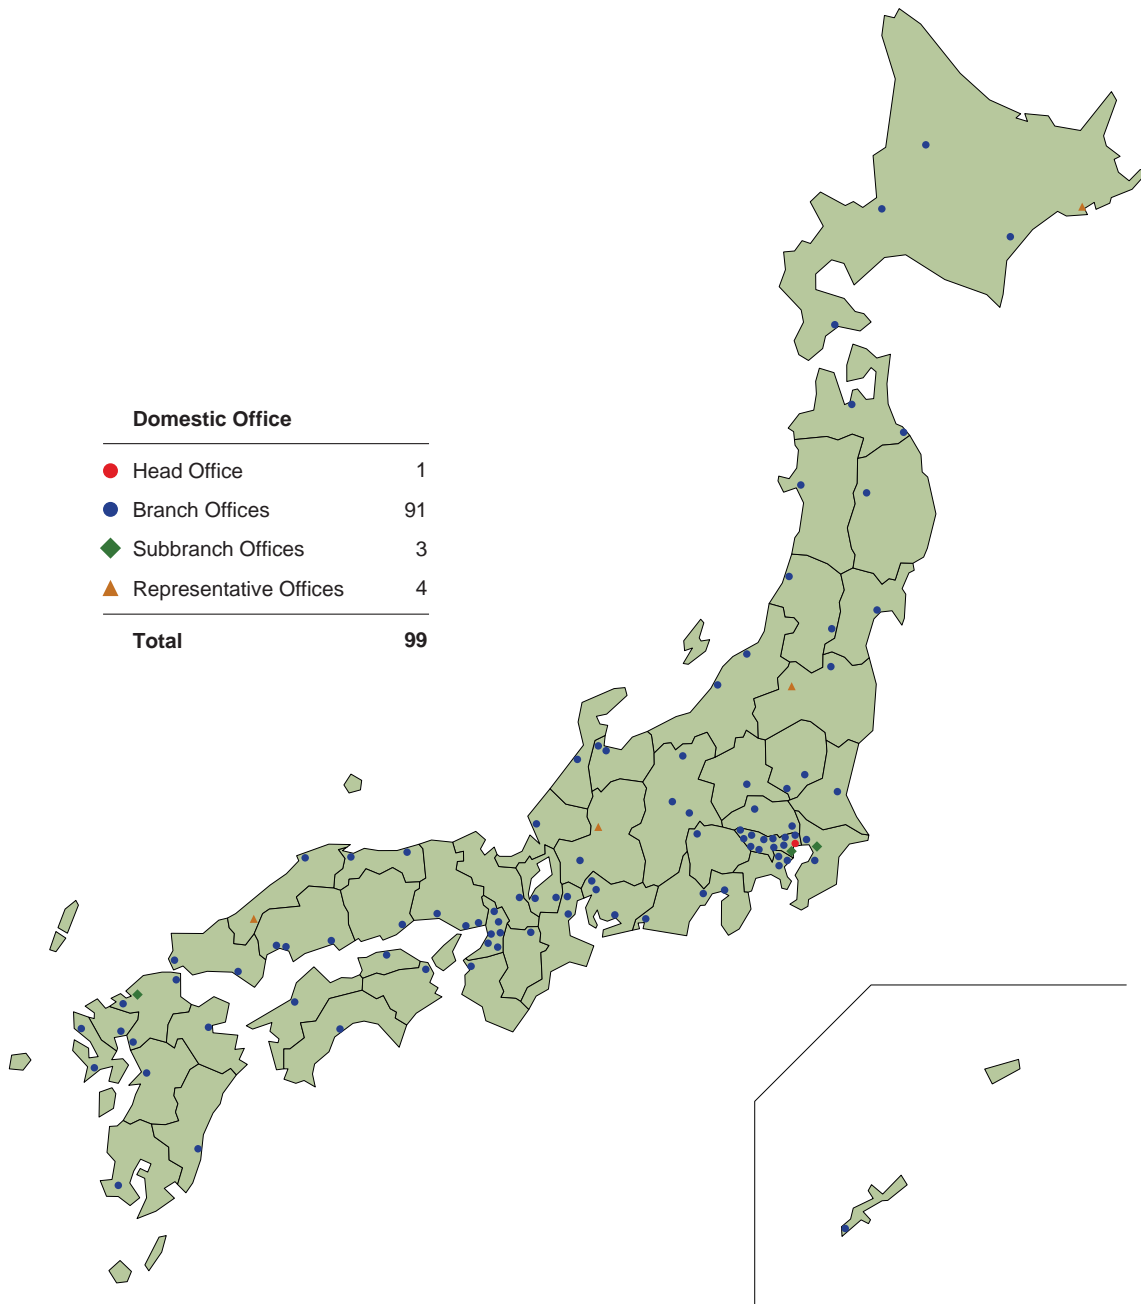

# The Shoko Chukin Bank Network

Domestic Office	
● Head Office	1
● Branch Offices	91
◆ Subbranch Offices	3
▲ Representative Offices	4
<b>Total</b>	<b>99</b>